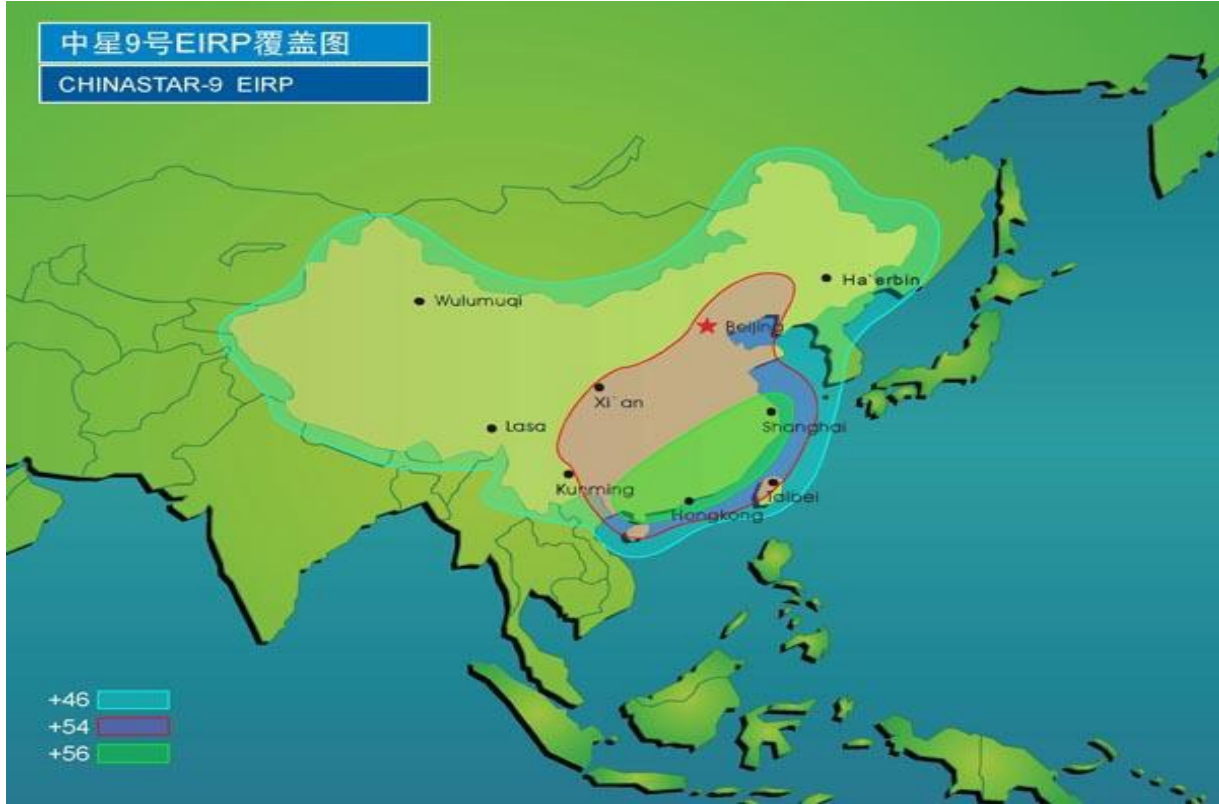

中心9号直播卫星场强图 Chinastart-9 EIRP