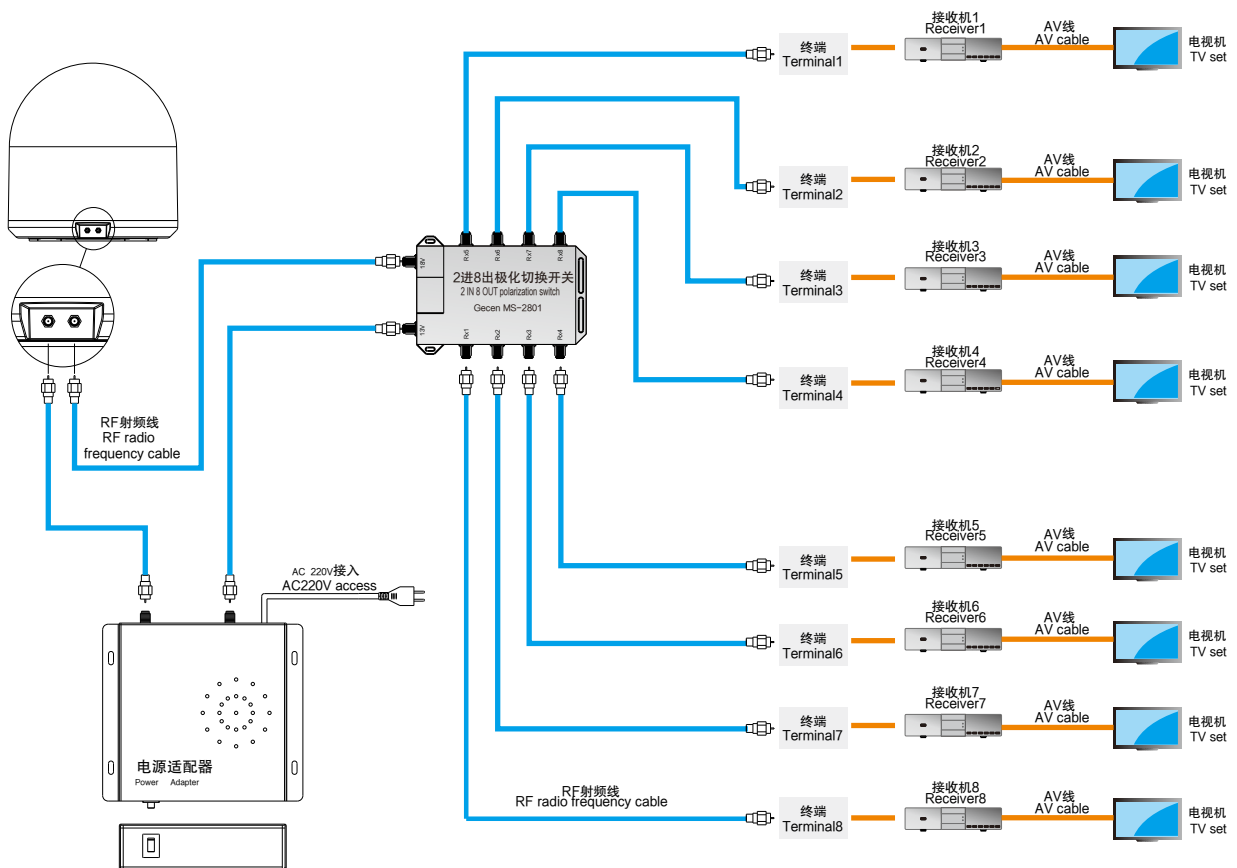

船载卫星电视天线系统示意图 Shipborne satellite TV antenna system diagram

船载卫星电视天线系统示意图 Shipborne satellite TV antenna system diagram